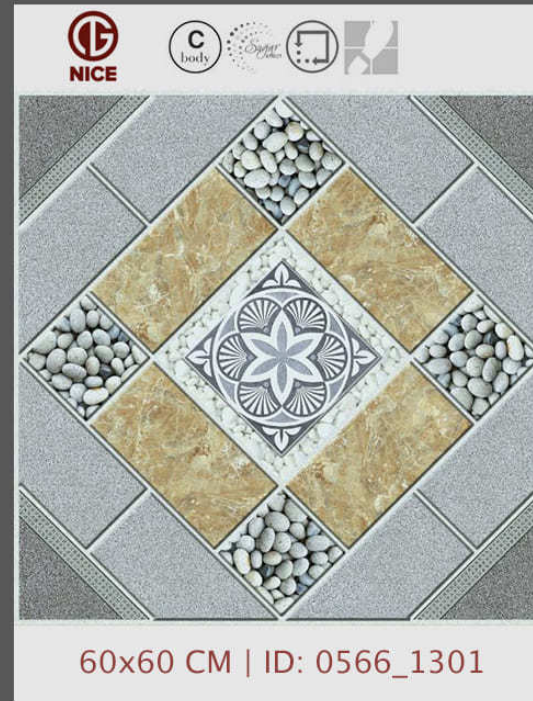

DECOR RANGE

0166_6000

600X600 MM

ID NO : 0166_6000
SURFACE : POLISHED
MATERIAL : PORCELAIN
VARIATION : V1
SIZE AVAILABLE : 600x600 MM
MANUFACTURER : NICE

DECORATIVE TILES

0166_6100

TOKO.VN

DECOR RANGE

0166_6100

600X600 MM

ID NO : 0166_6100
SURFACE : POLISHED
MATERIAL : PORCELAIN
VARIATION : V1
SIZE AVAILABLE : 600x600 MM
MANUFACTURER : NICE

DECORATIVE TILES

PACKING STANDARD

Size (mm)	Type							 20 DC			
			 kg		 (m)						 kg
400 x 400	Ceramic	6	17.30	0.96	1.1 x 1.1	88	84.48	18	1,584	1,520.64	27,403
500 x 500	Ceramic (1)	4	19.30	1.00	1.1 x 1.1	52	52.00	9	468	468.00	9,032
						104	104.00	9	936	936.00	18,065
								18	1,404	1,404.00	27,097
500 x 500	Ceramic (2)	6	28.50	1.50	1.1 x 1.1	72	108.00	13	936	1,404.00	26,676
300 x 600	Ceramic	8	26.50	1.44	1.1 x 1.1	72	60.48	14	1,008	1,451.52	26,712
300 x 600	Porcelain (F)	8	29.00	1.44	1.1 x 1.1	72	60.48	13	936	1,347.84	27,144
300 x 600	Porcelain (W)	8	22.60	1.44	1.1 x 1.1	72	60.48	16	1,152	1,658.88	26,035
600 x 600	Ceramic	4	30.50	1.44	1.1 x 1.1	40	57.60	22	880	1,267.20	26,840
600 x 600	Porcelain	4	32.00	1.44	1.1 x 1.1	40	57.60	21	840	1,209.60	26,880
800 x 800	Porcelain	3	49.25	1.92	1.1 x 1.1	30	57.60	18	540	1,036.80	26,595
400 x 800	Porcelain	6	36.25	1.92	1.1 x 1.1	44	84.48	16	704	1,351.68	25,520