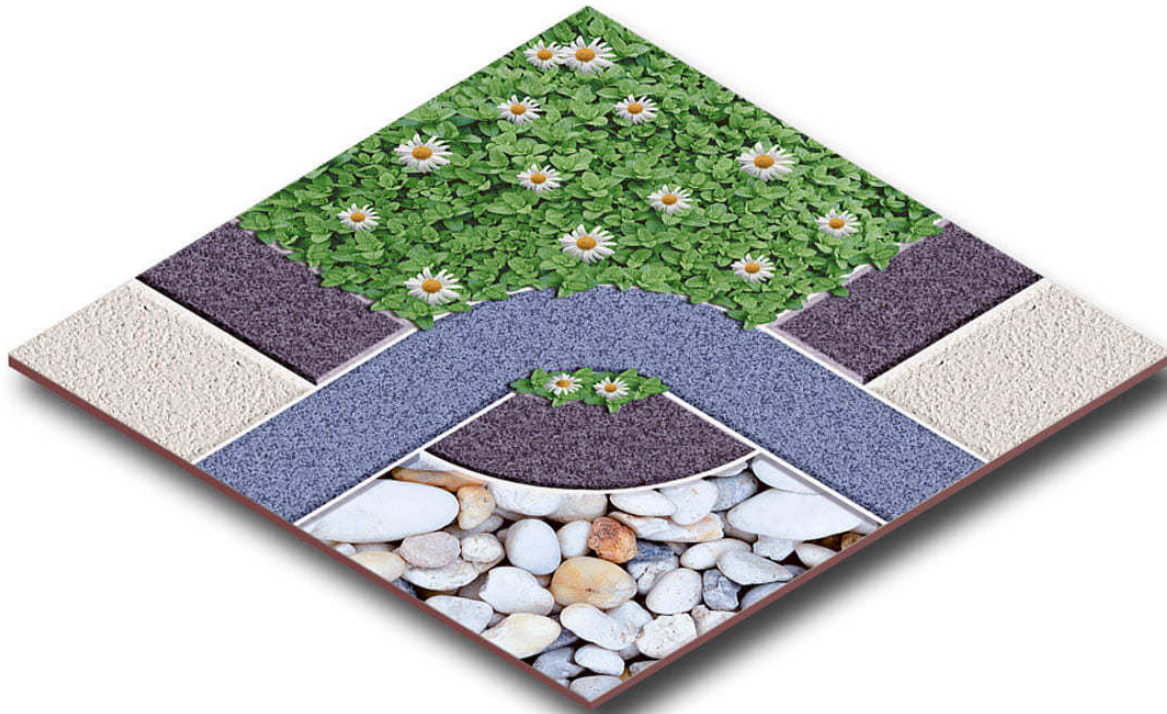

DECORATIVE TILES

TKSG_533

TOKO.VN

DECOR RANGE

TKSG_533

500x500 MM

ID NO : TKSG_533
SURFACE : SUGAR
MATERIAL : CERAMIC
VARIATION : V1
SIZE AVAILABLE : 500x500 MM
MANUFACTURER : TOKO

DECORATIVE TILES